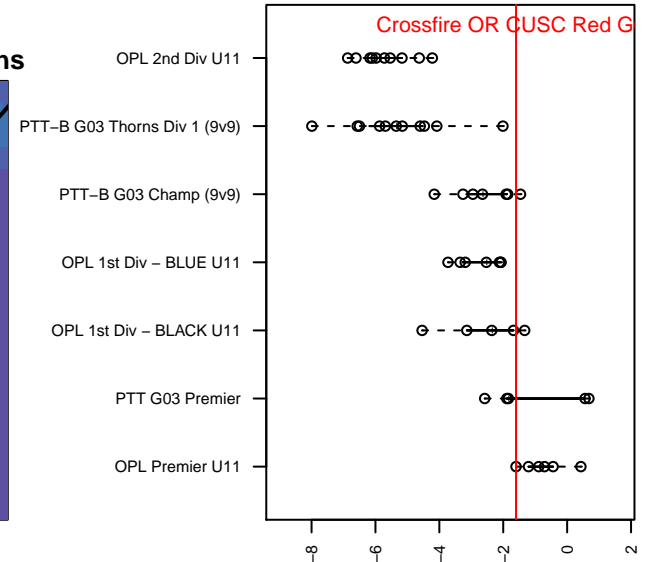

Crossfire OR CUSC Red G03

~~Crossfire OR CUSC~~
 Clackamas, Clackamas, OR, OR
 G03 total strength=623
 attack=0.76 defense=0.39
 fall league = OPL Premier U11
 spr league = Spr OPL Mt Bachelor Div U11

alt names used:
 Crossfire OR CUSC 03 Red
 Crossfire OR Clackamas United SC CUSC 03 I
 CUSC CROSSFIRE OR CUSC 03 RED (OR)
 CUSC CROSSFIRE OR 03 RED
 Crossfire OR Clackamas United SC CUSC 03 I
 Crossfire OR Clackamas United SC CUSC 03 I

Venues played:
 2014 PCU Summer Classic U11 Gold
 2014 Oswego Nike Cup Gold U11
 2014 Chinook Cup Gold U11
 2014 OPL Premier Division U11
 2014 Spr OPL Mt Bachelor Division U11
 2014 OPL State Cup U11

**attack and defense variance (black dot)
relative to other teams
and top 10 in region**

**attack and defense rating
relative to others at age
and all opponents in last 13 months**

Performance relative to 13 month average