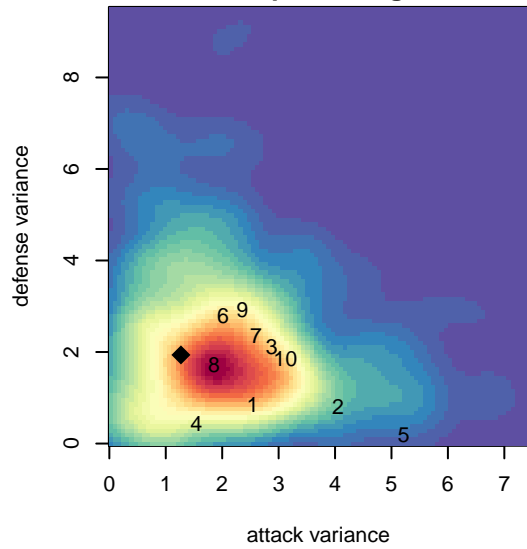

Crossfire OR CUSC Red G03

~~Crossfire OR CUSC~~
 Clackamas, Clackamas, OR, OR
 G03 total strength=623
 attack=0.76 defense=0.39
 fall league = OPL Premier U11
 spr league = Spr OPL Mt Bachelor Div U11

alt names used:
 Crossfire OR CUSC 03 Red
 Crossfire OR Clackamas United SC CUSC 03 I
 CUSC CROSSFIRE OR CUSC 03 RED (OR)
 CUSC CROSSFIRE OR 03 RED
 Crossfire OR Clackamas United SC CUSC 03 I
 Crossfire OR Clackamas United SC CUSC 03 I

**attack and defense variance (black dot)
relative to other teams
and top 10 in region**

**attack and defense rating
relative to others at age
and all opponents in last 13 months**

Performance relative to 13 month average