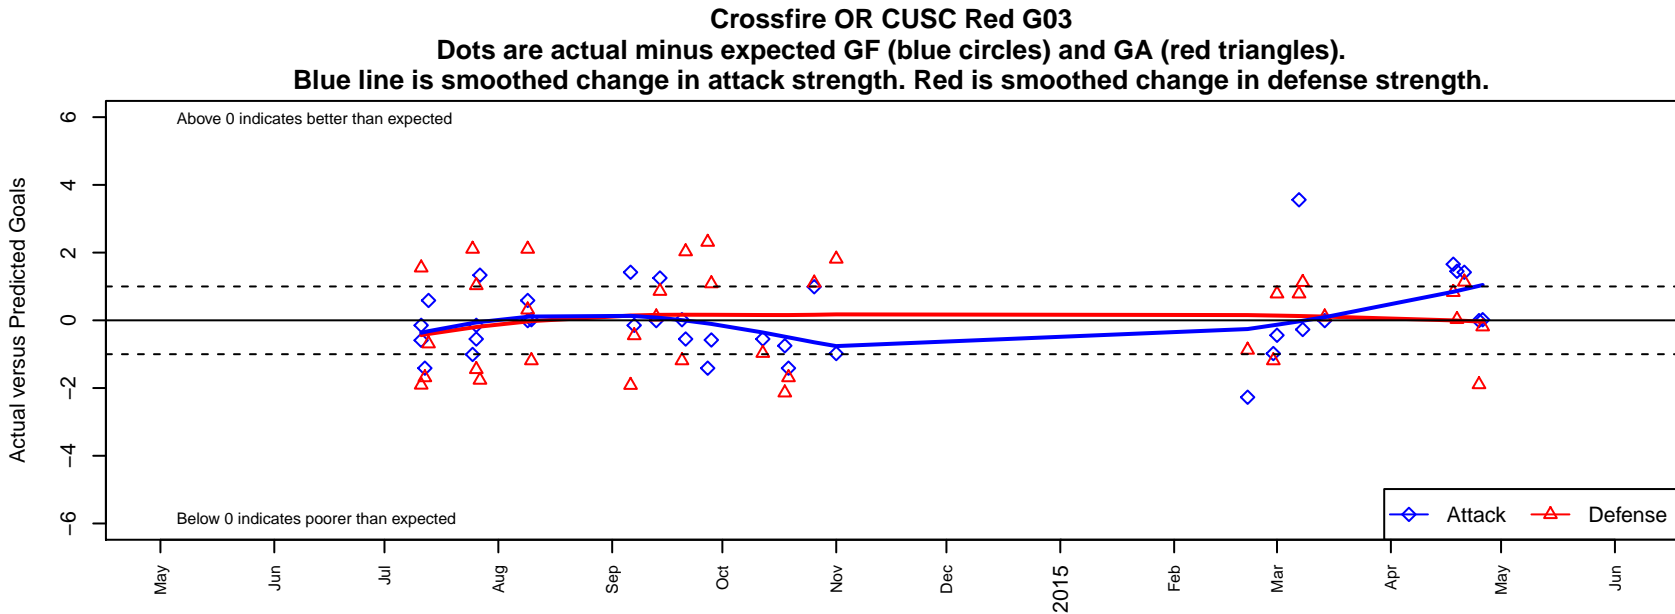

Crossfire OR CUSC Red G03

~~Crossfire OR CUSC~~
 Clackamas, Clackamas, OR, OR
 G03 total strength=623
 attack=0.76 defense=0.39
 fall league = OPL Premier U11
 spr league = Spr OPL Mt Bachelor Div U11

alt names used:
 Crossfire OR CUSC 03 Red
 Crossfire OR Clackamas United SC CUSC 03 I
 CUSC CROSSFIRE OR CUSC 03 RED (OR)
 CUSC CROSSFIRE OR 03 RED
 Crossfire OR Clackamas United SC CUSC 03 I
 Crossfire OR Clackamas United SC CUSC 03 I

**attack and defense variance (black dot)
relative to other teams
and top 10 in region**

**attack and defense rating
relative to others at age
and all opponents in last 13 months**

Performance relative to 13 month average